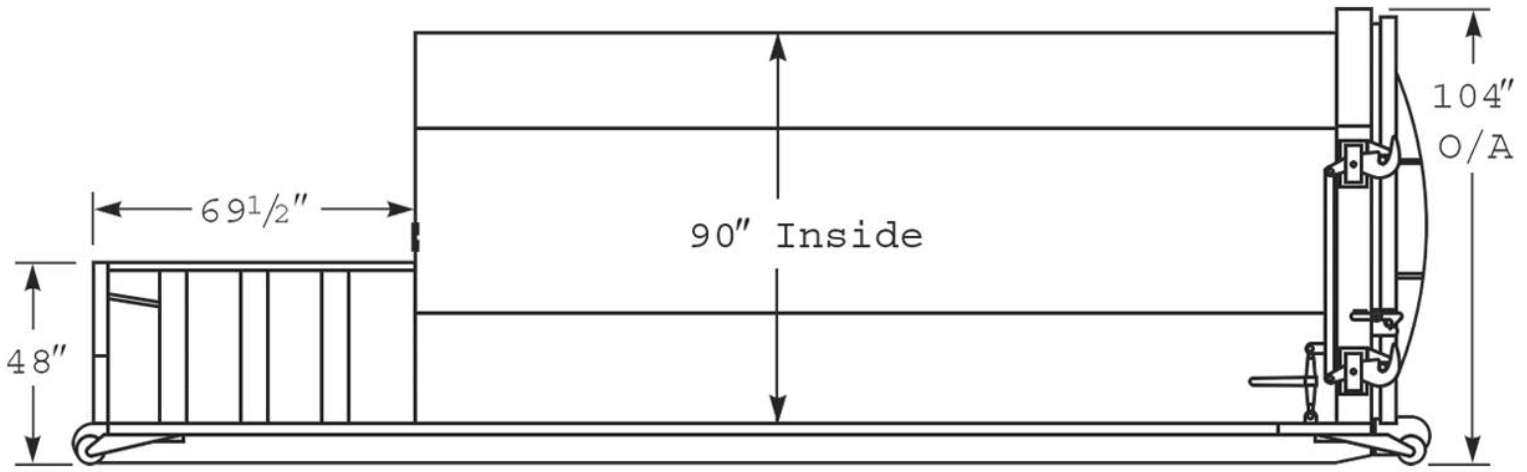

SELF CONTAINED COMPACTORS (STANDARD INSTALLATION)

Ground loading 3-door lockable dog house enclosure (2-door also available)

Over the rear suspended security chute with inside U/L security fire door

Over the side suspended security chute with inside U/L security fire door

Dock loading 2-door lockable bulkhead dog house enclosure requires interlock switches

Dock loading open hopper extension

Dock loading open low hopper extension

SELF CONTAINED COMPACTORS (STANDARD INSTALLATION)

Approximate Specifications

	20 Cubic Yard	35 Cubic Yard
CAPACITY IN CUBIC YARDS:	20	35
OVERALL LENGTH:	15'-10"	23'-5"
OVERALL HEIGHT:	8'-8"	8'-8"
HOPPER SIZE:	L-40", W-60", D-36"	Two cubic yard

Please note: Every installation is fully customizable based upon customer needs and location set up