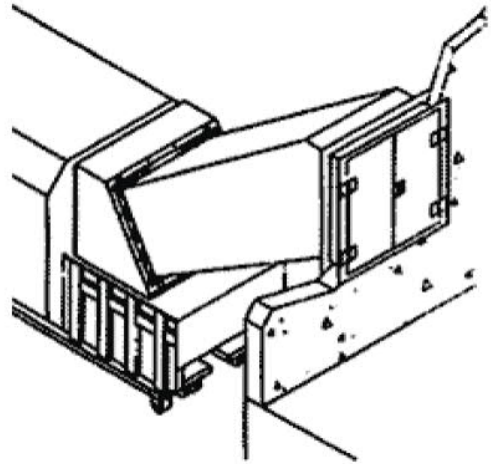

SELF CONTAINED COMPACTORS (STANDARD INSTALLATION)

Ground loading 3-door lockable dog house enclosure (2-door also available)

Over the rear suspended security chute with inside U/L security fire door

Over the side suspended security chute with inside U/L security fire door

Dock loading 2-door lockable bulkhead dog house enclosure requires interlock switches

Dock loading open hopper extension

Dock loading open low hopper extension

SELF CONTAINED COMPACTORS (STANDARD INSTALLATION)

Approximate Specifications

	20 Cubic Yard	35 Cubic Yard
CAPACITY IN CUBIC YARDS:	20	35
OVERALL LENGTH:	15'-10"	23'-5"
OVERALL HEIGHT:	8'-8"	8'-8"
HOPPER SIZE:	L-40", W-60", D-36"	Two cubic yard

Please note: Every installation is fully customizable based upon customer needs and location set up